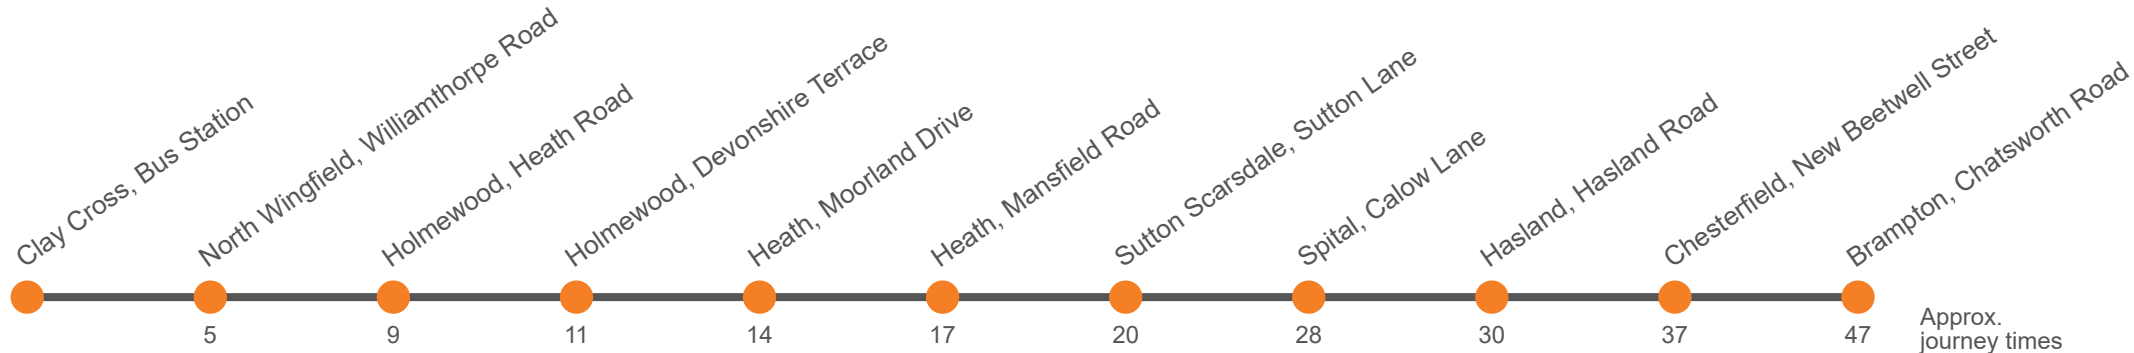

Saturday

Service:	48	48	48	48
Clay Cross Bus Station, Stand 2	0840	1040	1240	1440
North Wingfield, Miners Welfare	0845	1045	1245	1445
Holmewood, Churchland Avenue	0849	1050	1250	1450
Holmewood, Devonshire Terrace	0851	1052	1252	1452
Heath, Moorland Drive	0854	1055	1255	1455
Heath, Church	0857	1058	1258	1458
Sutton Scarsdale, Sutton Lane Junction	0900	1101	1301	1501
Spital, Calow Lane	0908	1109	1309	1509
Hasland, Eastwood Park	0910	1111	1311	1511
Chesterfield, New Beetwell Street, Stop B11 <i>arr</i>	0917	1118	1318	1518
Chesterfield, New Beetwell Street, Stop B11 <i>dep</i>	0921	1121	1321	1521
Brampton, Chatsworth Rd outside Morrisons	0927	1127	1327	1527