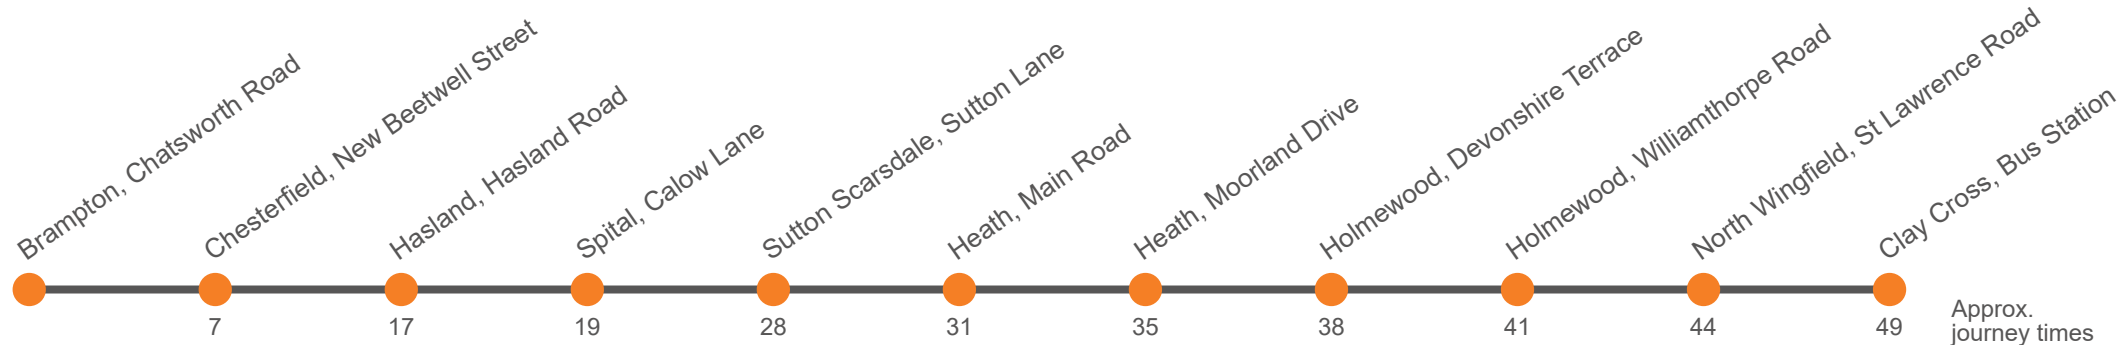

Monday to Friday

Codes	48		Sch	Hol	Sch		
Service:	48	48	48	48	48a	48	
Brampton, Chatsworth Rd outside Morrisons	0946	1146	1346	1346	
Chesterfield, New Beetwell Street, Stop B5 <i>arr</i>	0953	1153	1353	1353	
Chesterfield, New Beetwell Street, Stop B5 <i>dep</i>	0956	1156	1356	1356	...	1715	
Hasland, Eastwood Park	1003	1203	1403	1403	...	1723	
Hasland, Outwood Academy Hasland Hall					1440		
Spital, Calow Lane	1005	1205	1405	1405		1725	
Hady, Hady Lane/Houldsworth Drive					1451		
Calow, Allpits Road					1458		
Calow, Top Road adj Lawn Villas					1503		
Sutton Scarsdale, Sutton Lane Junction	1014	1214	1414	1414	1510	1734	
Heath, Church	1017	1217	1417	1417	1515	1737	
Heath, Moorland Drive	1021	1221	...	1421	...	1741	
Holmewood, Devonshire Terrace	1024	1224	...	1424	...	1743	
Holmewood, Williamthorpe Roundabout	1027	1227	...	1427	...	1746	
North Wingfield, Miners Welfare	1030	1230	...	1430	...	1749	
Clay Cross Bus Station, Stand 2	1035	1235	...	1435	...	1754	

Hol Runs during School Holidays Only
Sch Runs on Schooldays Only

Saturday

Service:	48	48	48	48
Brampton, Chatsworth Rd outside Morrisons	0946	1146	1346	1546
Chesterfield, New Beetwell Street, Stop B5 <i>arr</i>	0953	1153	1353	1553
Chesterfield, New Beetwell Street, Stop B5 <i>dep</i>	0956	1156	1356	1556
Hasland, Eastwood Park	1003	1203	1403	1603
Spital, Calow Lane	1005	1205	1405	1605
Sutton Scarsdale, Sutton Lane Junction	1014	1214	1414	1614
Heath, Church	1017	1217	1417	1617
Heath, Moorland Drive	1021	1221	1421	1621
Holmewood, Devonshire Terrace	1024	1224	1424	1624
Holmewood, Williamthorpe Roundabout	1027	1227	1427	1627
North Wingfield, Miners Welfare	1030	1230	1430	1630
Clay Cross Bus Station, Stand 2	1035	1235	1435	1635