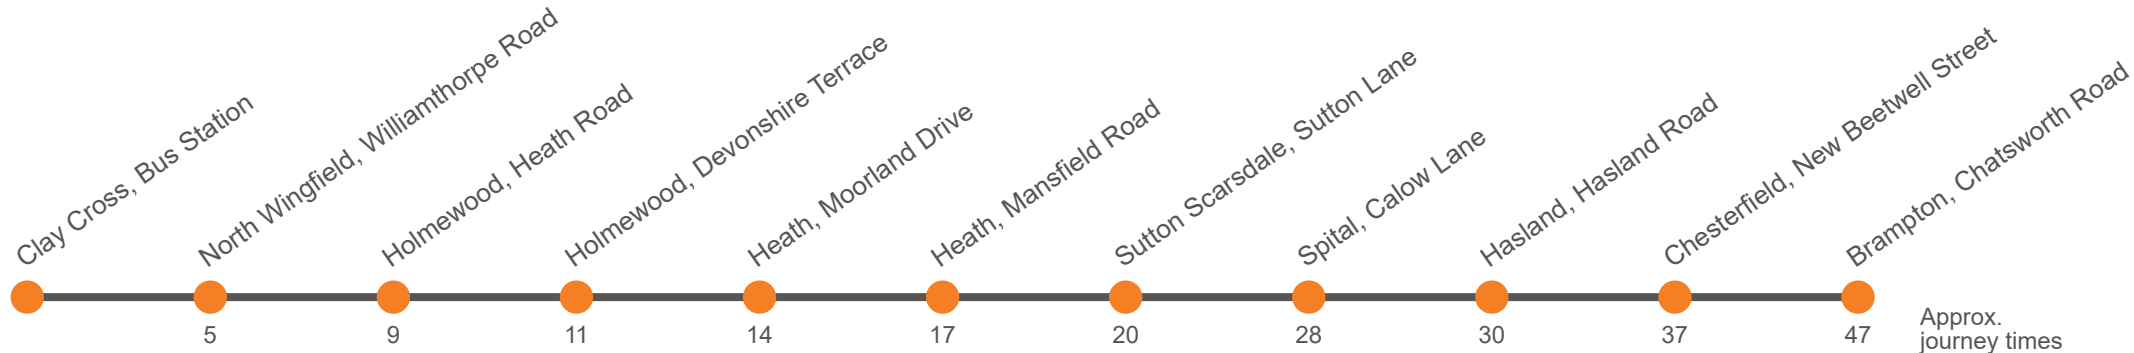

Monday to Friday

Codes	48		Sch	Hol	Sch		
Service:	48	48	48	48	48a	48	
Brampton, Chatsworth Rd outside Morrisons	0946	1146	1346	1346	
Chesterfield, New Beetwell Street, Stop B5 <i>arr</i>	0953	1153	1353	1353	
Chesterfield, New Beetwell Street, Stop B5 <i>dep</i>	0956	1156	1356	1356	...	1715	
Hasland, Eastwood Park	1003	1203	1403	1403	...	1723	
Hasland, Outwood Academy Hasland Hall					1440		
Spital, Calow Lane	1005	1205	1405	1405		1725	
Hady, Hady Lane/Houldsworth Drive					1451		
Calow, Allpits Road					1458		
Calow, Top Road adj Lawn Villas					1503		
Sutton Scarsdale, Sutton Lane Junction	1014	1214	1414	1414	1510	1734	
Heath, Church	1017	1217	1417	1417	1515	1737	
Heath, Moorland Drive	1021	1221	...	1421	...	1741	
Holmewood, Devonshire Terrace	1024	1224	...	1424	...	1743	
Holmewood, Williamthorpe Roundabout	1027	1227	...	1427	...	1746	
North Wingfield, Miners Welfare	1030	1230	...	1430	...	1749	
Clay Cross Bus Station, Stand 2	1035	1235	...	1435	...	1754	

Hol Runs during School Holidays Only
Sch Runs on Schooldays Only

Saturday

Service:	48	48	48	48
Brampton, Chatsworth Rd outside Morrisons	0946	1146	1346	1546
Chesterfield, New Beetwell Street, Stop B5 <i>arr</i>	0953	1153	1353	1553
Chesterfield, New Beetwell Street, Stop B5 <i>dep</i>	0956	1156	1356	1556
Hasland, Eastwood Park	1003	1203	1403	1603
Spital, Calow Lane	1005	1205	1405	1605
Sutton Scarsdale, Sutton Lane Junction	1014	1214	1414	1614
Heath, Church	1017	1217	1417	1617
Heath, Moorland Drive	1021	1221	1421	1621
Holmewood, Devonshire Terrace	1024	1224	1424	1624
Holmewood, Williamthorpe Roundabout	1027	1227	1427	1627
North Wingfield, Miners Welfare	1030	1230	1430	1630
Clay Cross Bus Station, Stand 2	1035	1235	1435	1635